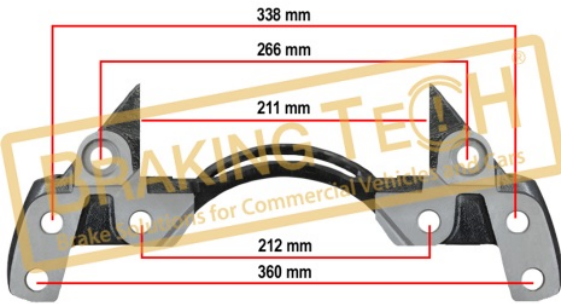

BTC0101102

Description :
Caliper Carrier Knorr(SB6-SN6)

Application :
BPW Axle,OTOKAR BUS

OEM No :
K001105, K002979, 0203131300, Z000702, K003673