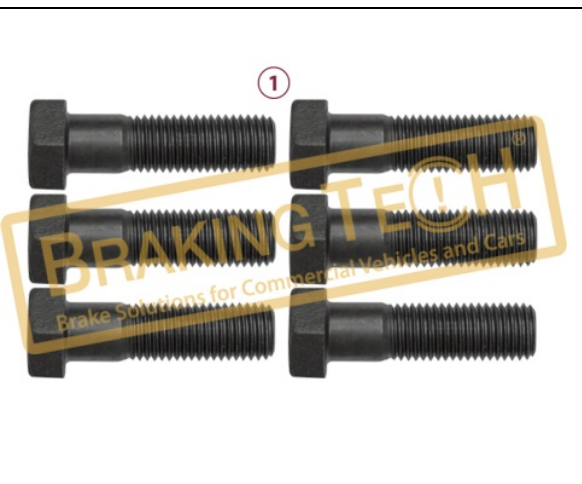

BTC0101991

Description :
Caliper Connecting Bolt Set

No	BT No	Information
1	BTC96 x 6	Screw M20 x 70 x 48 x 2,5 ...

Application :
SB6,SB7 Calipers

OEM No :
SerinFren