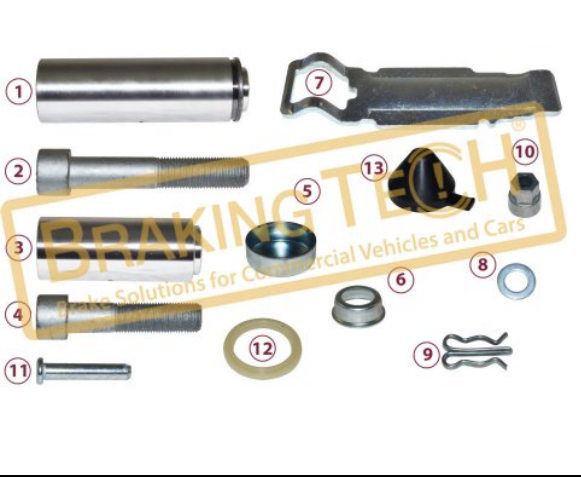

BTK10129

Description :
Caliper & Brake Pad Components

Application ::
SN 6

OEM No :
K048278

No	BT No	Information
1	BTT6 x 1	Guide Pin Ø36x14mm
2	BTC3 x 1	Screw M16x1,5x85mm
3	BTT1 x 1	Guide Pin Ø32X80mm
4	BTC1 x 1	Screw M16X1,5X80mm
5	BTS9 x 1	Metal Tap Ø 40 / 14 mm
6	BTS2 x 1	Pin Tap
7	BTS6 x 1	Pad Retainer (20mm)
8	BTS8 x 1	Washer
9	BTS7 x 1	Cotter Pin
10	BTT76 x 1	Calibration Loaf
11	BTT83 x 1	Detent Pin
12	BTP24 x 1	Teflon Ring
13	BTK4 x 1	Rubber Tap (38mm)