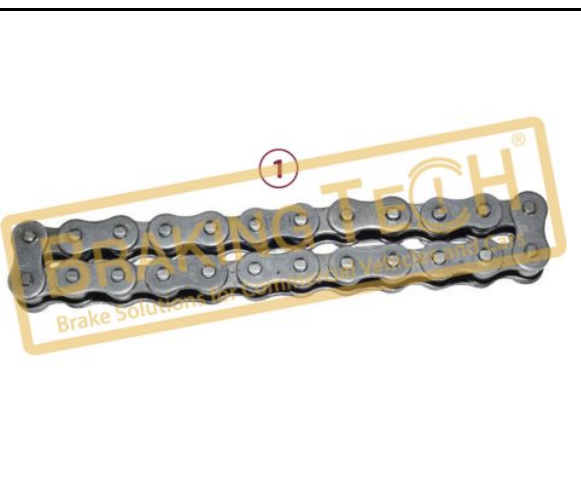

BTK10062

Description :
Caliper Chain(12 Links)

Application :
MERCEDES, GIGANT, MAN

OEM No :
CKSK.12

No	BT No	Information
1	BTT79 x 1	Chain 12 Links