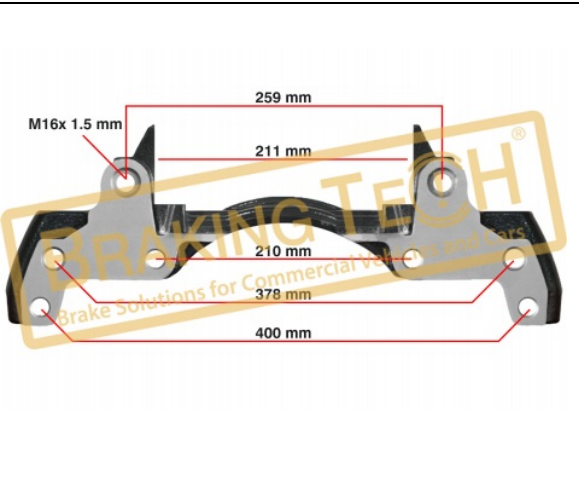

BTC0101221

Description :
Caliper Carrier SAF Modul T Axle

Application : :
MODUL T AXLE

OEM No :
BrakingTech