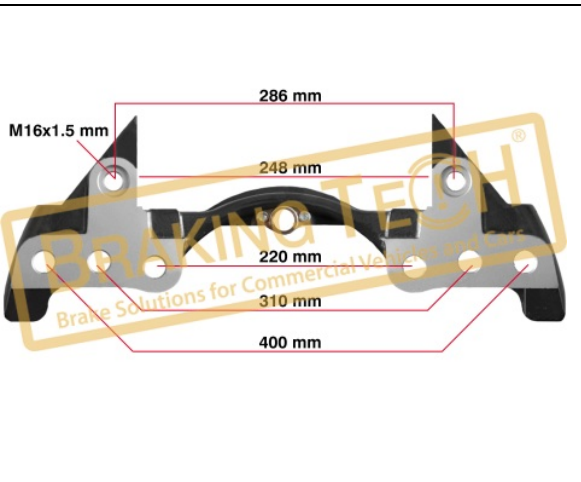

Application :
 SCHMITZ Trailer,Rim 22,5,SAF

OEM No :
 K007475, Z000968

BTC010120

Description :
 Caliper Carrier Knorr(SN6-7-SK7)

Application :
 22.5"DAF,CF-XF,Scania,(20mmx2.5 mounting)

OEM No :
 73355, 73 355, RC73355, CN2E159