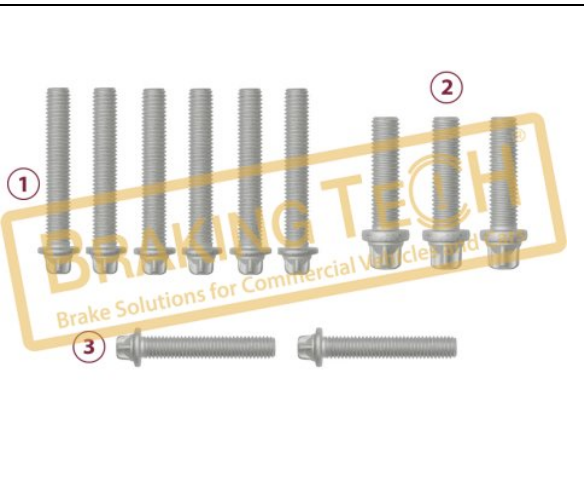

BTK10196

Description :
Cover Bolts

Application : :
Knorr Calipers

OEM No :
TT Ref: CKSK.18.5

No	BT No	Information
1	BTC88 x 6	Bolt M10x1.5x60 mm
2	BTC87 x 3	Bolt M14x2x55 mm
3	BTC86 x 2	Bolt M8x1.25x45 mm