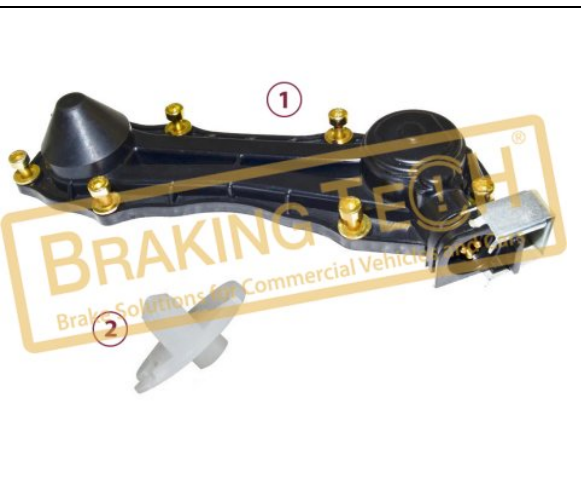

BTK10070-01

Description :
Caliper Sensor Cover (2 Wires-MAN-MB)

Application : :
MAN,MB

OEM No :
BrakingTech

No	BT No	Information
1	BTP6-01 x1	Sensor Cover
2	BTP21 x1	Clips