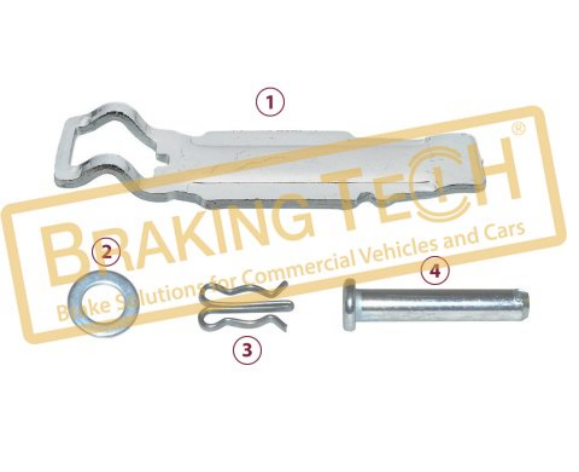

BTK10158

Description :
Caliper Brake Pad Retainer Repair Kit

Application :
MAN, MB, DAF, RENAULT, IVECO, SCHMITZ, FRUEHAUF

OEM No :
K000129, 6274200186, 0004202482, I119712004,
I130679004, I1197120061, 0004202682,
85317002600

No	BT No	Information
1	BTS6 x 1	Pad Retainer 20 mm
2	BTS8 x 1	Washer
3	BTS7 x 1	Cotter Pin
4	BTT83 x 1	Detent Pin

WVA :
29159, 29126, 29244, 29246, 29142, 29083, 29158