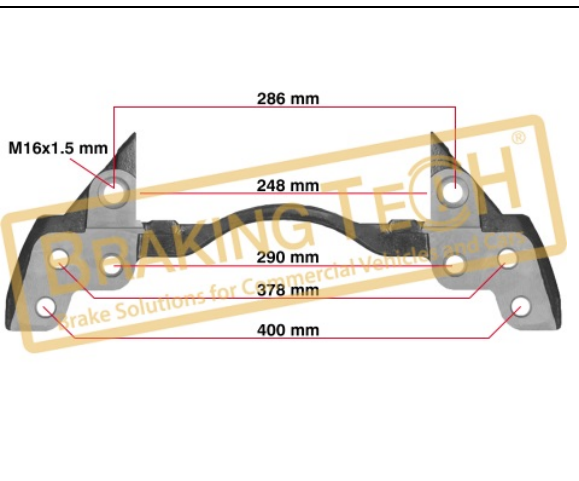

BTC0101204

Description :
Caliper Carrier Knorr(SN7)(L-R/H)
Application :
SN7128,SN7168,SN7138,SN7178,DAF
OEM No :
K001337 , K002447, K006433, K011392, K110282, 1612741, 1627247, 1658013, K001336, K002446, K006432, K011391, K110281, 1612740, 1627246, 1658012