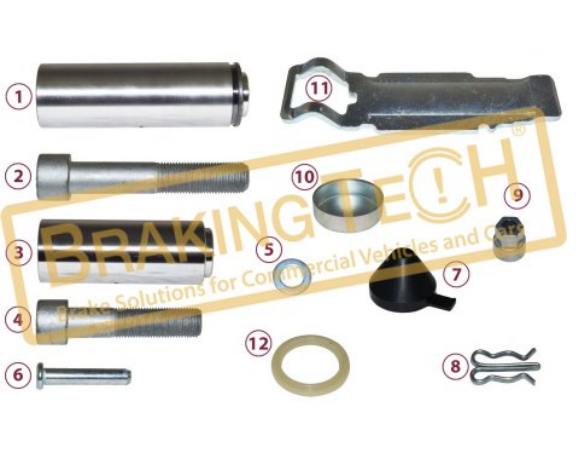

BTK10125

Description :
Caliper & Brake Pad Components

Application :
SK 7, SN 7

OEM No :
K012912

No	BT No	Information
1	BTT6 x1	Guide Pin Ø36x114mm
2	BTC3 x1	Screw M16x1,5x85mm
3	BTT1 x1	Guide Pin Ø32X80mm
4	BTC1 x1	Screw M16X1,5X80mm
5	BTS8 x1	Washer
6	BTT83 x1	Detent Pin
7	BTK4 x1	Rubber Cap (Ø38mm)
8	BTS7 x1	Cotter Pin
9	BTT76 x1	Calibration Loaf
10	BTS9 x1	Metal Tap Ø 40 / 14 mm
11	BTS6 x1	Pad Retainer (20mm)
12	BTP24 x1	Teflon Ring