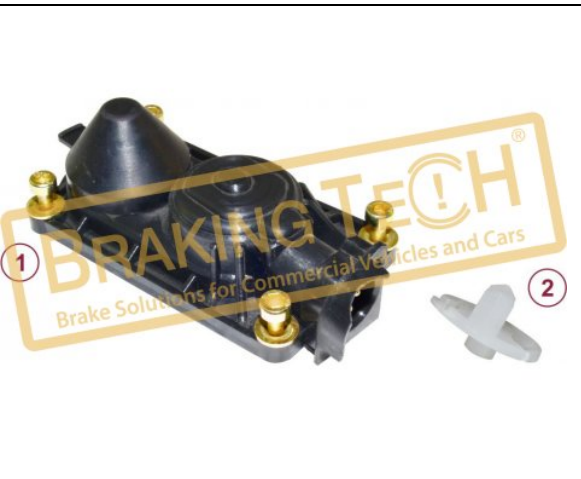

BTK10082

Description :
Caliper Sensor Cover (2 Wires)

Application :
MAN,MERCEDES

OEM No :
BrakingTech

No	BT No	Information
1	BTP18 x1	Sensor Cover
2	BTP21 x1	Clips Ø5,3mm