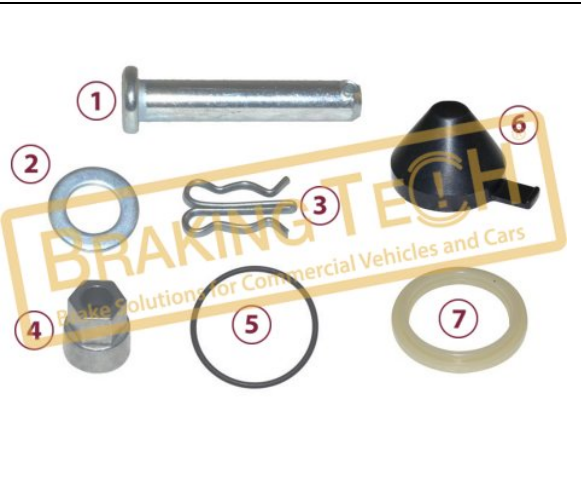

BTK10160

Description :
Adjuster Cap Service Kit

Application :
SB 6, SB 7, SN 6

OEM No :
I140699F

No	BT No	Information
1	BTT83 x 1	Detent Pin
2	BTS8 x 1	Washer
3	BTS7 x 1	Cotter Pin
4	BTT76 x 1	Calibration Leaf
5	BTK9 x 1	O-Ring
6	BTK4 x 1	Rubber Cap (38mm)
7	BTP24 x 1	Teflon Ring