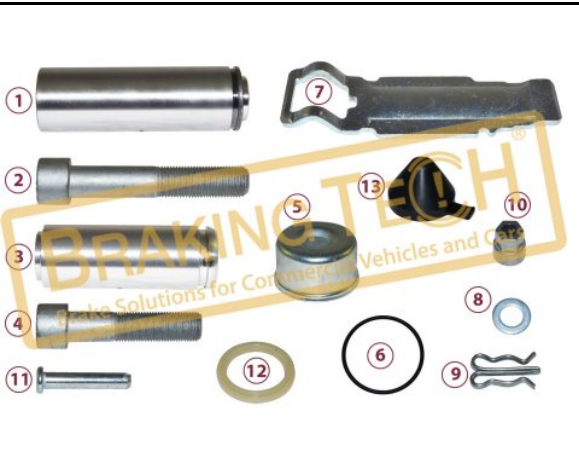

BTK10126

Description :
Caliper Repair Kit(Includes Retainer Pins)

Application :
SB 6, SB 7

OEM No :
K060760

No	BT No	Information
1	BTT6 x1	Guide Pin Ø36x114mm
2	BTC3 x1	Screw M16x1,5x85mm
3	BTT4 x1	Guide Pin Ø32x88,5mm
4	BTC1 x1	Screw M16x1,5x80mm
5	BTS4 x1	Metal Tap
6	BTK9 x1	O-Ring
7	BTS6 x1	Pad Retainer (20mm)
8	BTS8 x1	Washer
9	BTS7 x1	Cotter Pin
10	BTT76 x1	Calibration Loaf
11	BTT83 x1	Detent Pin
12	BTP24 x1	Teflon Ring
13	BTK4 x1	Rubber Tap (Ø 38mm)