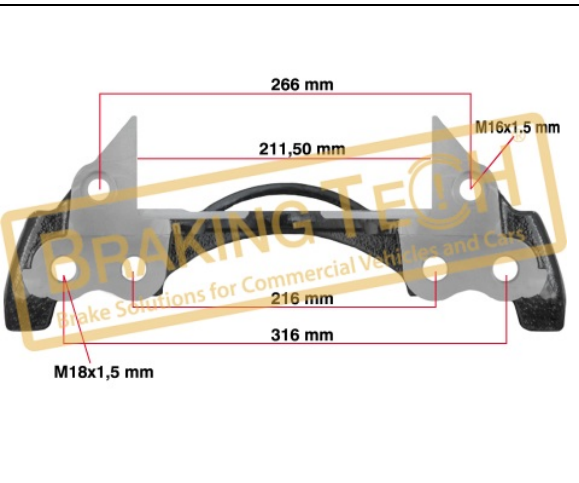

BTC0101201

Description :
Caliper Carrier Knorr(SN6)
Application :
SN6,SCHMITZ,SAF Jumbo 19.5"
OEM No :
K015378, Z019053