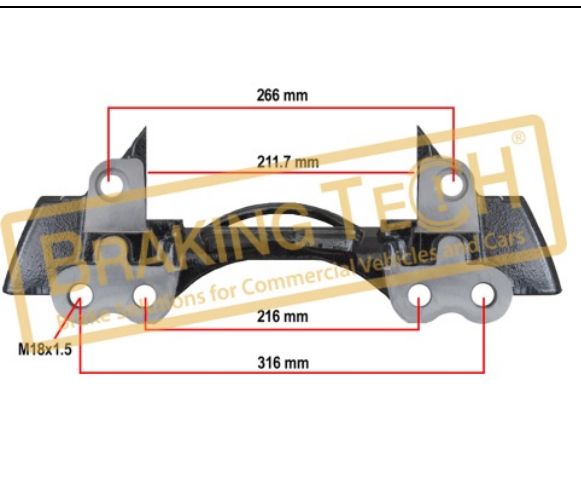

BTC0101100

Description :
 Caliper Carrier Knorr(SK7)

Application :
 Rim 22.5",SAF Axle

OEM No :
 Z019050, K015308, 3 080 0059 00, 3 080 0060 00

BTC0101102

Description :
 Caliper Carrier Knorr(SB6-SN6)

Application :
 BPW Axle,OTOKAR BUS