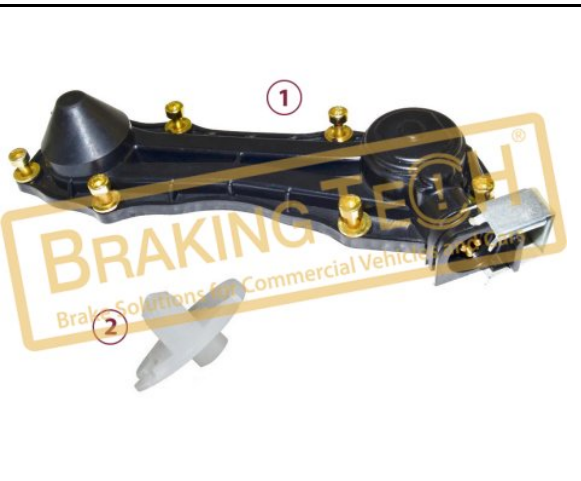

BTK10070

Description :
Caliper Sensor Cover (2 Wires-Scania-DAF-Iveco)

Application : :
DAF,IVECO,SCANIA

OEM No :
BrakingTech

No	BT No	Information
1	BTP6 x1	Sensor Cover
2	BTP21 x1	Clips